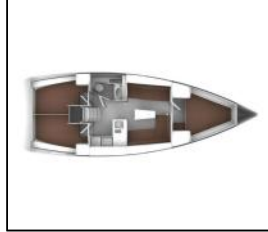

Segelyacht Bavaria Cruiser 37 Chilly Lilly

Yacht ID:	11210
Yacht type:	Segelyacht
Yacht:	Bavaria Cruiser 37 Chilly Lilly
Marina:	Spanien / Arenal/Playa de Palma
Production year:	2014
Cabins:	3
Deposit:	2.000,00 €