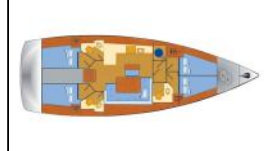

Segelyacht Bavaria Cruiser 46 Beef

Yacht ID:	10934
Yacht type:	Segelyacht
Yacht:	Bavaria Cruiser 46 Beef
Marina:	Kroatien / Marina Tehnomont Veruda, Pula
Production year:	2015
Cabins:	4
Deposit:	1.500,00 €