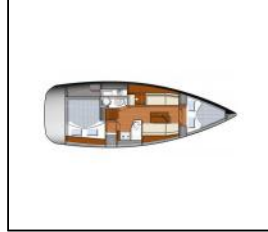

Segelyacht Sun Odyssey 33i Cosma

| | |
|------------------|---------------------------------------|
| Yacht ID: | 10454 |
| Yacht type: | Segelyacht |
| Yacht: | Sun Odyssey 33i Cosma |
| Marina: | Kroatien / Marina Šangulin, Biograd |
| Production year: | 2015 |
| Cabins: | 2 |
| Deposit: | 1.500,00 € |