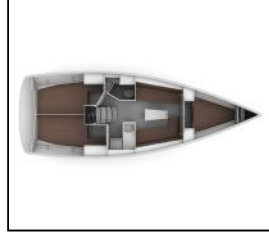

## Segelyacht Bavaria Cruiser 34 Mrduja

Yacht ID:	10199
Yacht type:	Segelyacht
Yacht:	<a href="#">Bavaria Cruiser 34 Mrduja</a>
Marina:	Kroatien / ACI Marina Split
Production year:	2023
Cabins:	3
Deposit:	1.000,00 €