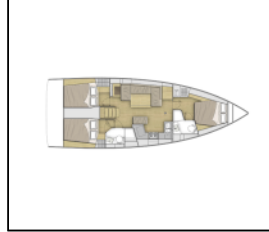

## Segelyacht Oceanis 40.1 Cosmic Dancer

Yacht ID:	10008
Yacht type:	Segelyacht
Yacht:	<a href="#">Oceanis 40.1 Cosmic Dancer</a>
Marina:	Kroatien / ACI Marina Split
Production year:	2023
Cabins:	3
Deposit:	1.600,00 €