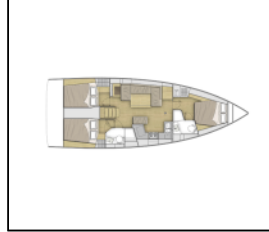

Segelyacht Oceanis 40.1 Bibi One

| | |
|------------------|---------------------------------------|
| Yacht ID: | 10007 |
| Yacht type: | Segelyacht |
| Yacht: | Oceanis 40.1 Bibi One |
| Marina: | Kroatien / ACI Marina Split |
| Production year: | 2023 |
| Cabins: | 3 |
| Deposit: | 1.600,00 € |